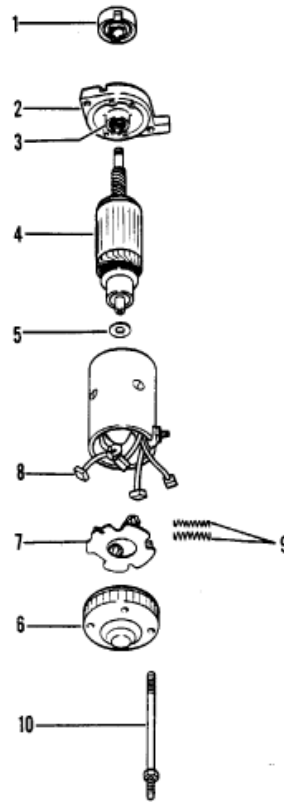

Parts List

Ref	Class	Part	Description	Qty	Comment	Footnote
1	392	8848	MOTOR DRIVE	1		
2	392	8852	PLATE ASSEMBLY, DRIVE END	1		
3	392	8853	BUSHING, DRIVE END PLATE	1		
4	392	8847	ARMATURE	1		
5	392	8856	PACKAGE, ARMATURE THRUST	1		
6	392	8849	END CAP ASSEMBLY, COMMUTA	1		
7	392	8850	BRUSH PLATE AND HOLDER A	1		
8	392	8851	BRUSH AND TERMINAL SET	1		
9	392	8854	SPRING SET, BRUSH (2 SPRING:	2		
10	392	8855	BOLT, THRU - END CAP TO END	1		